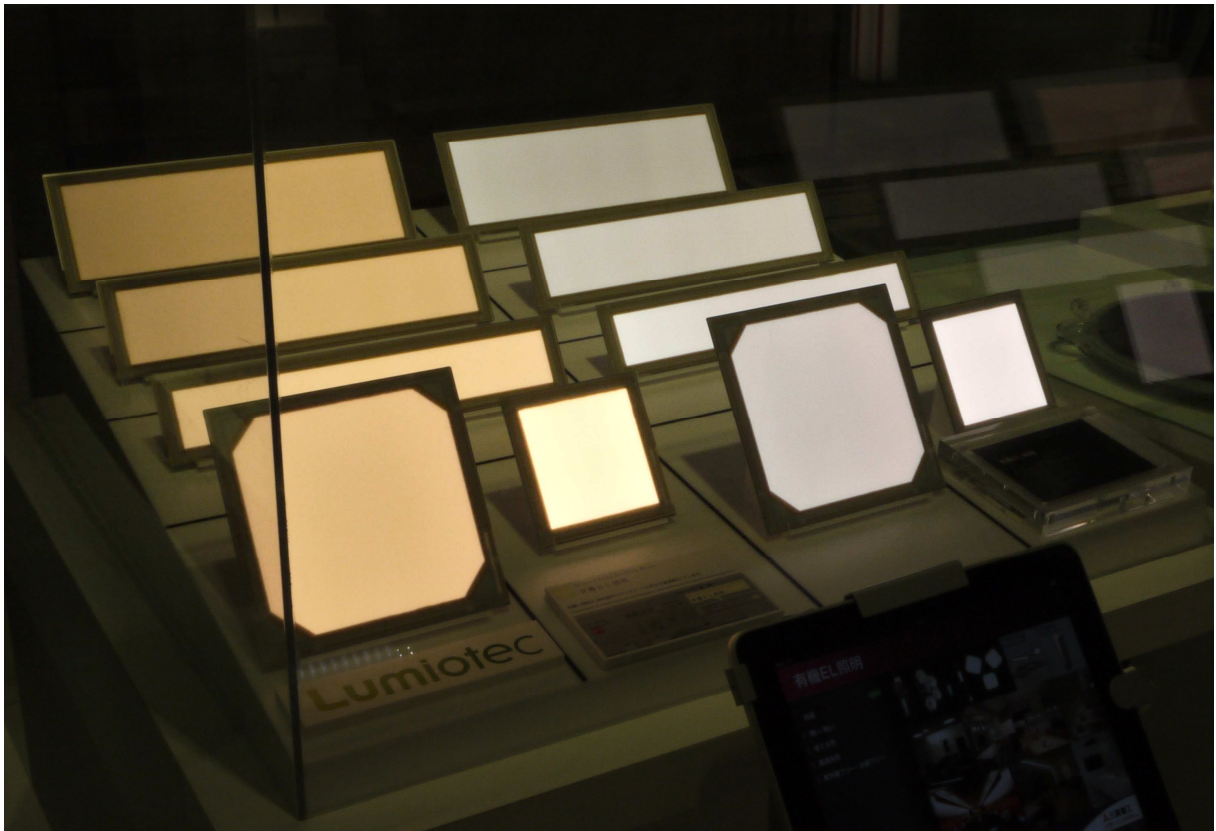

From wikipedia:

Prototype OLED lighting panels

Demonstration of a flexible OLED device

LG OLED TV

Sony XEL-1, the world's first OLED TV

3.8 cm (1.5 in) OLED display from a Creative ZEN V media player

Demonstration of a 4.1" prototype OLED flexible display from Sony