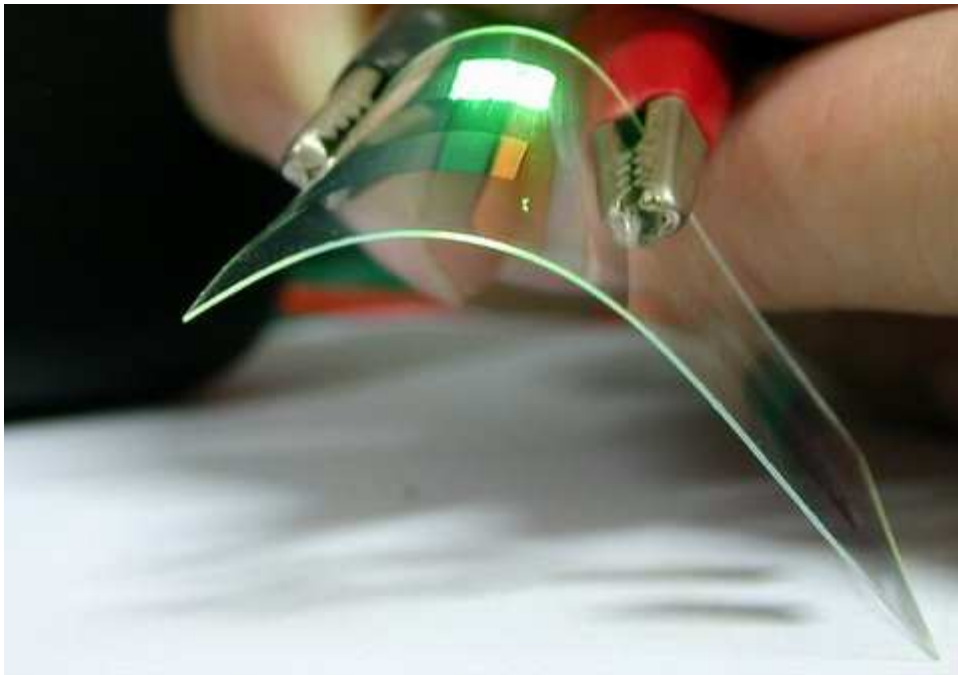

From wikipedia:

Prototype OLED lighting panels

Demonstration of a flexible OLED device

LG OLED TV

Sony XEL-1, the world's first OLED TV

3.8 cm (1.5 in) OLED display from a Creative ZEN V media player

Demonstration of a 4.1" prototype OLED flexible display from Sony